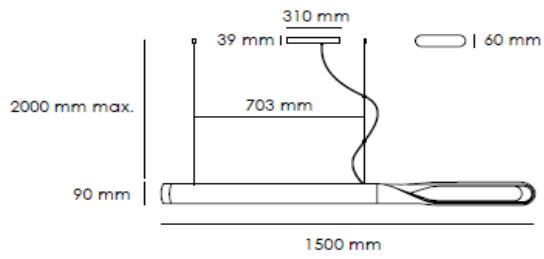

Material: Aluminum, Polycarbonate
LED Color: Warm white RGB LEDs
LED Lifetime: 60,000 hours
Power Input: AC: 100-240 V/ 50-60 Hz
Switch: 3 steps switch + sensor
Luminous Flux: 1150 lm Kelvin 2700 K
Net Weight: Net Weight
Power Consumption: 36 W (max.)
Iluminance: 90 cm: 720 lux
Color Rendering Index: >80

h(m)	E _{max} on axis (lux)
0.5	2525
1.0	630
1.5	280