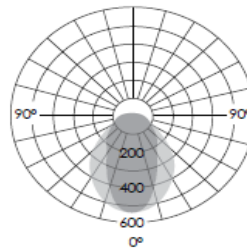

Material: Aluminum, Polycarbonate
LED Color: Warm white RGB LEDs
LED Lifetime: 60,000 hours
Power Input: AC: 100-240 V/ 50-60 Hz
Switch: 3 steps switch + sensor
Luminous Flux: 1150 lm Kelvin 2700 K
Net Weight: Net Weight
Power Consumption: 36 W (max.)
Iluminance: 90 cm: 720 lux
Color Rendering Index: >80

h(m)	E _{max} on axis (lux)
0.5	2525
1.0	630
1.5	280